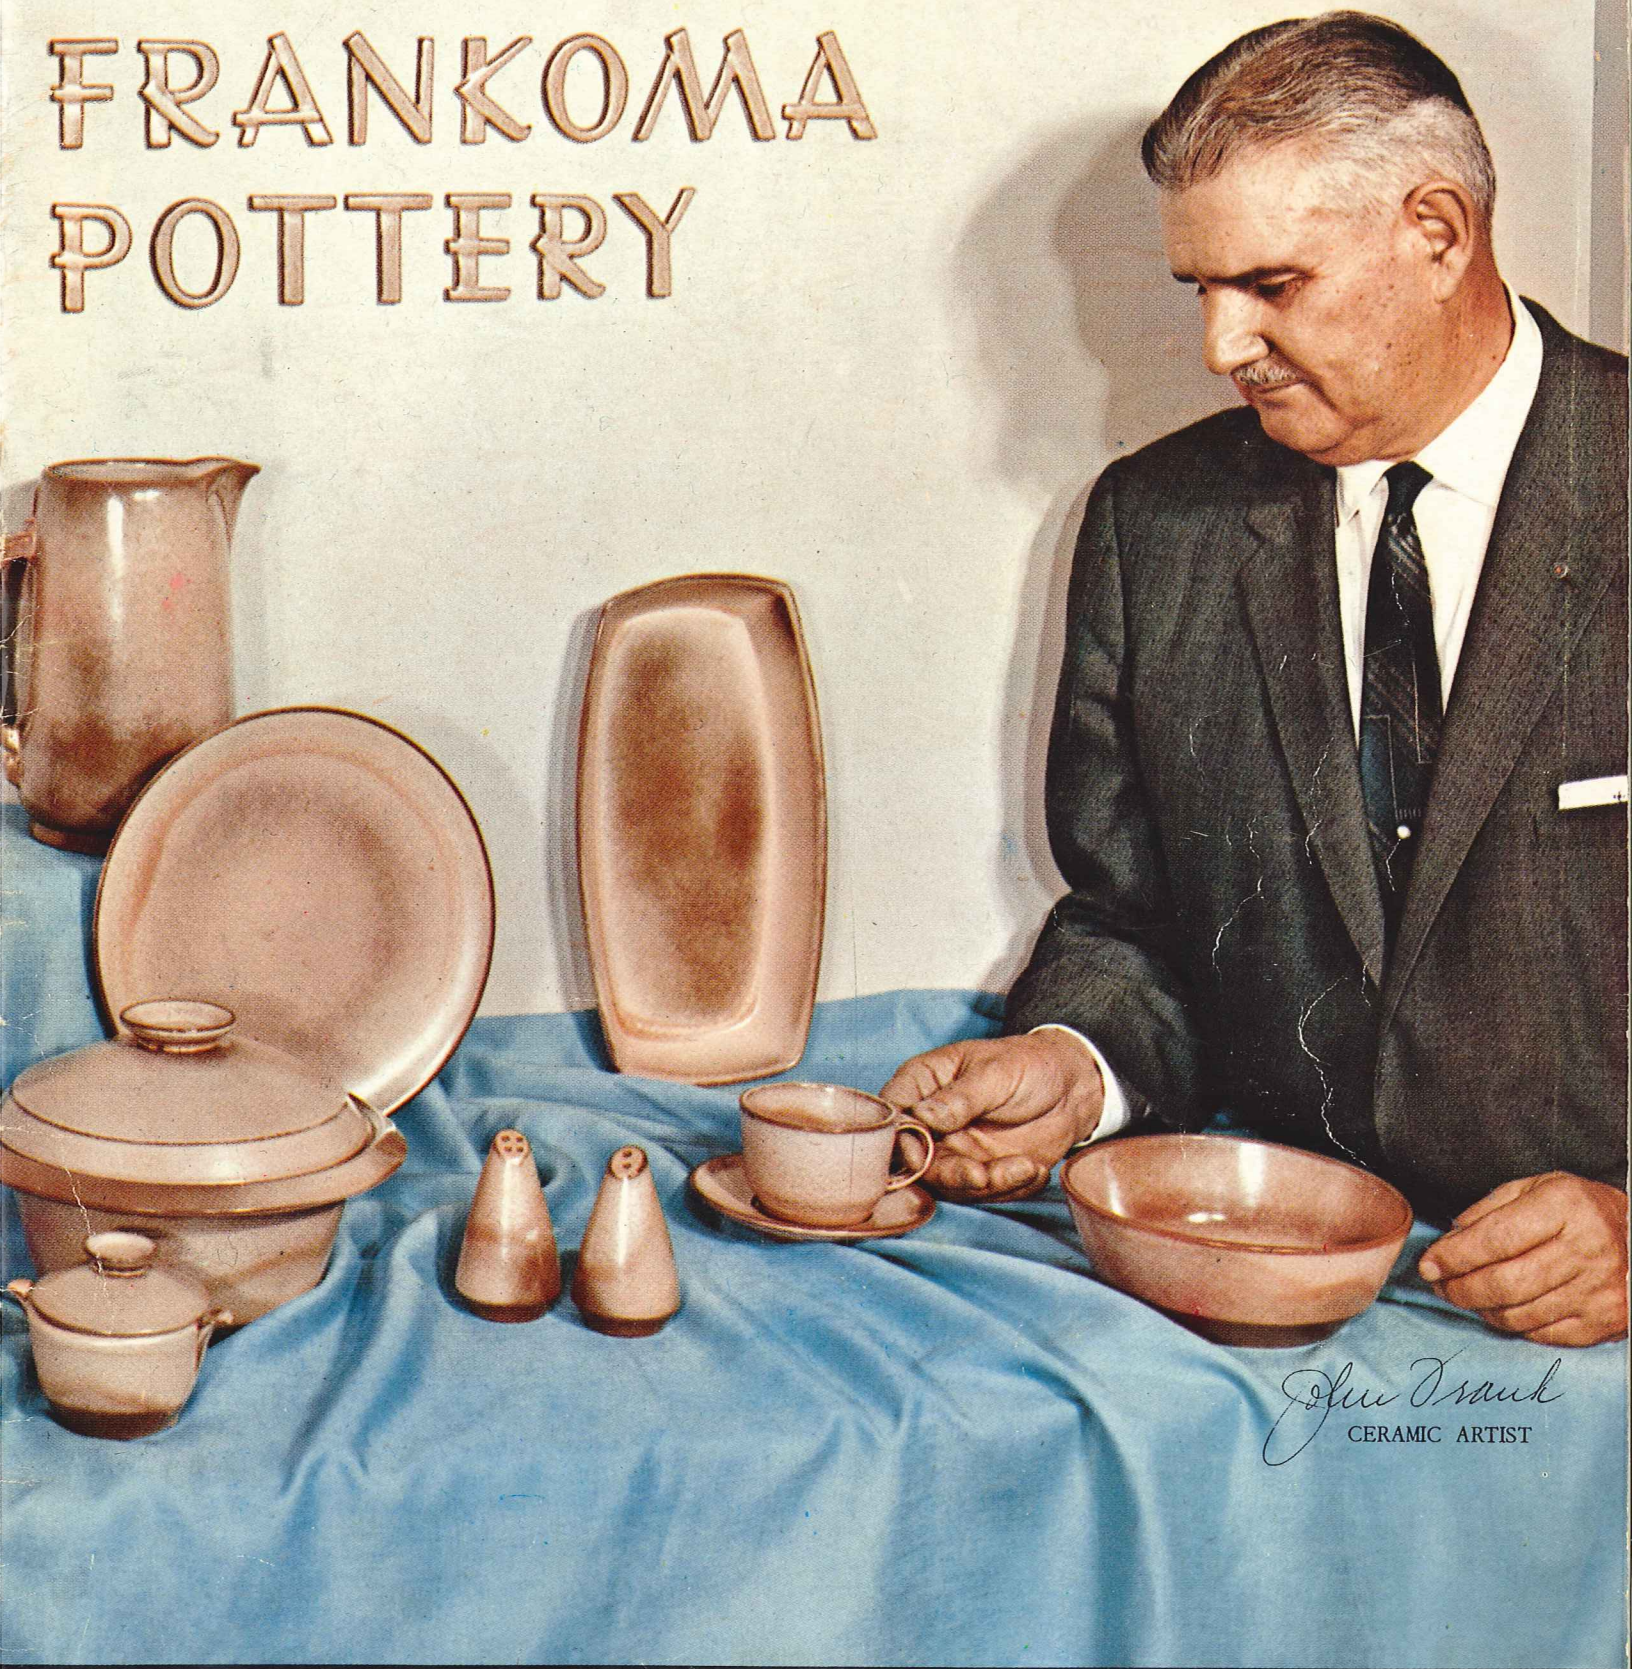

# FRANKOMA POTTERY

*John Frank*  
CERAMIC ARTIST

"Westwind" in "Peach Glow"  
new for '62